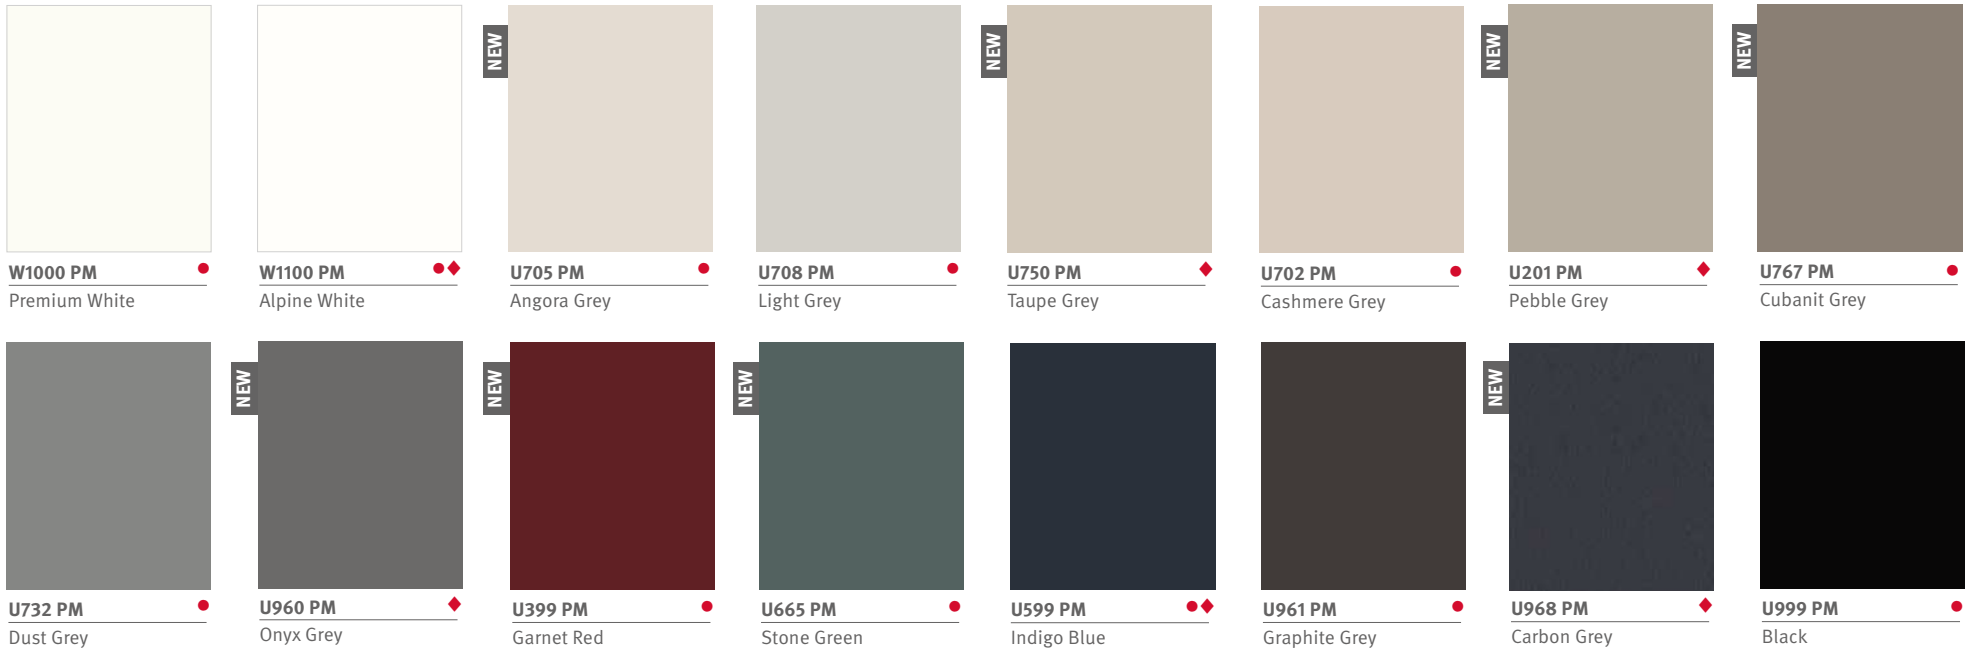

PerfectSense Premium Laminate Matt